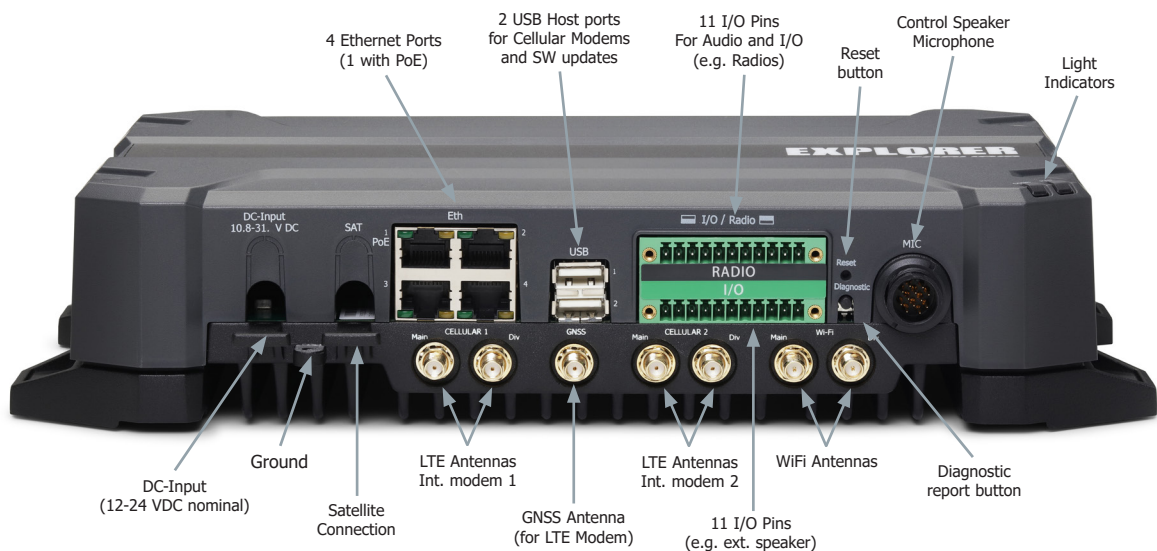

EXPLORER Control Speaker Mic (Optional)

For further information please contact:
satcom.land@cobhamsatcom.com